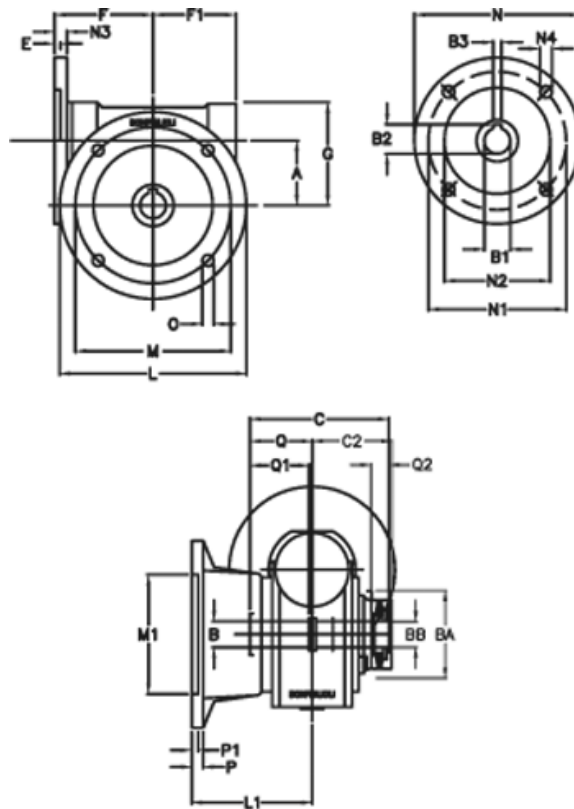

Article number: 390204904542316

Description: Worm Gear with Torque Limiter
VF 49-L1-F-45 P63B14

Measures

| | | | |
|------------|-------------------------------|----------|----------|
| a = 49.50 | C2 = 63,5 | m = 90 | P = 12 |
| B = 25 | Description = VF 49F-xx-63B14 | M1 = 70 | P1 = 10 |
| B1 E7 = 11 | E = 3.0 | N = 90 | Q = 51.0 |
| B2 = 12.8 | F = 70 | N1 = 75 | Q1 = 41 |
| B3 H9 = 4 | F1 = 63 | N2 = 60 | Q2 = 15 |
| BA = 63 | g = 80 | N3 = 7.0 | |
| BB H7 = 14 | L = 125 | N4 = 6.0 | |
| C = 105 | L1 = 85.5 | O = 10.5 | |